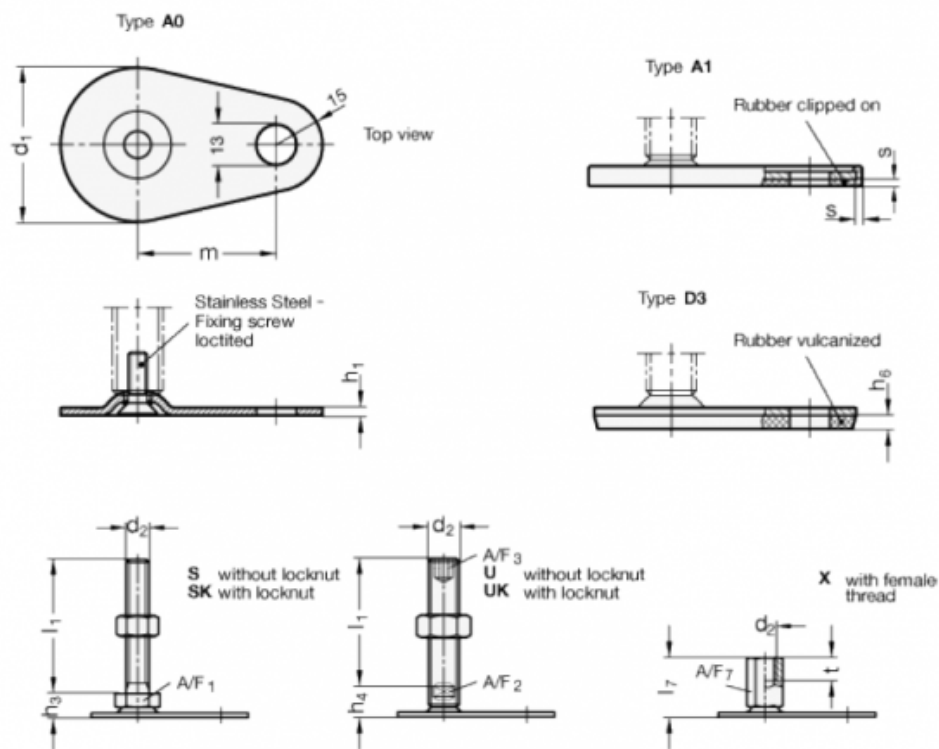

Data Sheet

Article number: 204280M2075D3UK

Description: E+G levelling foot
GN 42-80-M20-75-D3-UK

Note: UK With nut, Hexagon socket at the top, Wrench flat at the bottom

Measures

A/F2 = 15	m = 70
A/F3 = 10	s =
d1 = 80	
d2 = M20	
h1 = 3	
h4 = 18	
h6 = 5	
l1 = 75	